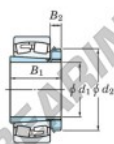

Spherical roller bearing 23152RRK-H3152-JTEKT - 23152RRK-H3152-JTEKT

<https://www.123bearing.eu/bearing-housing/roller-bearing/spherical/23152rrk-h3152-jtekt>

Boundary dimensions

| Bearing No. | Boundary dimensions (mm) | | | | Basic load ratings (kN) | | Limiting speeds (min ⁻¹) | |
|----------------|--------------------------|-----|-----|--------|-------------------------|------|--------------------------------------|----------|
| | d1 | D | B | r (mm) | Cr | C0r | Grease lub. | Oil lub. |
| 23152RRK-H3152 | 240 | 440 | 144 | 4 | 2760 | 3850 | 710 | 940 |

PRODUCT FEATURES

| | |
|------------------|---------------|
| Brand | JTEKT |
| N° Ean13 | 3616060791696 |
| Inside diameter | 240 mm |
| Outside diameter | 440 mm |
| Thickness | 144 mm |
| Limiting speed | 710 rpm |
| Dynamic load | 2760 kN |
| Static load | 3850 kN |
| Packaging | 1 |