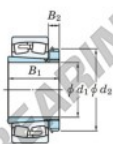

Spherical roller bearing 23056RK-H3056-JTEKT - 23056RK-H3056-JTEKT

<https://www.123bearing.eu/bearing-housing/roller-bearing/spherical/23056rk-h3056-jtekt>

Boundary dimensions

Bearing No.	Boundary dimensions (mm)				Basic load ratings (kN)		Limiting speeds (min ⁻¹)	
	d1	D	B	rimed	C0	C0R	Grease lub.	Oil lub.
23056RK-H3056	260	420	106	4	1790	2860	710	950

PRODUCT FEATURES

Brand	JTEKT
N° Ean13	3616060791788
Inside diameter	260 mm
Outside diameter	420 mm
Thickness	106 mm
Limiting speed	710 rpm
Dynamic load	1790 kN
Static load	2860 kN
Packaging	1

contact@123bearing.eu