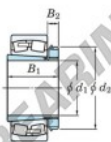

## Spherical roller bearing

### 23156RRK-H3156-JTEKT - 23156RRK-H3156-JTEKT

https://www.123bearing.eu/bearing-housing/roller-bearing/spherical/23156rrk-h3156-jtekt

Boundary dimensions

Bearing No.	Boundary dimensions (mm)				Basic load ratings (kN)		Limiting speeds (min. 1)	
	d1	d2	B	B2	Cr	Cor	Grease lub.	Oil lub.
23056RHK-H3056	260	420	106	4	1940	2950	700	940

## PRODUCT FEATURES

Brand	JTEKT
N° Ean13	3616060791801
Inside diameter	260 mm
Outside diameter	460 mm
Thickness	146 mm
Limiting speed	660 rpm
Dynamic load	2910 kN
Static load	4160 kN
Packaging	1

[contact@123bearing.eu](mailto:contact@123bearing.eu)