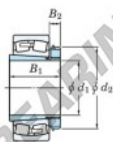

Spherical roller bearing 23156RHAK-H3156-JTEKT - 23156RHAK-H3156-JTEKT

<https://www.123bearing.eu/bearing-housing/roller-bearing/spherical/23156rhak-h3156-jtekt>

Boundary dimensions

Bearing No.	Boundary dimensions (mm)				Basic load ratings (kN)		Limiting speeds (min ⁻¹)	
	d1	D	B	r (mm)	Cr	Cor	Grease lub.	Oil lub.
23156RHAK-H3156	260	460	146	5	2940	4290	650	870

PRODUCT FEATURES

Brand	JTEKT
N° Ean13	3616060791818
Inside diameter	260 mm
Outside diameter	460 mm
Thickness	146 mm
Limiting speed	650 rpm
Dynamic load	2940 kN
Static load	4290 kN
Packaging	1

contact@123bearing.eu