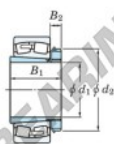

Spherical roller bearing 22356RK-H2356-JTEKT - 22356RK-H2356-JTEKT

<https://www.123bearing.eu/bearing-housing/roller-bearing/spherical/22356rk-h2356-jtekt>

Boundary dimensions

Bearing No.	Boundary dimensions (mm)			Bore (mm)	Basic load ratings (kN)		Limiting speeds (min ⁻¹)	
	d1	D	B		C _r	C _{0r}	Grease lub.	Oil lub.
22356RK-H2356	260	580	175	6	3930	4910	530	710

PRODUCT FEATURES

Brand	JTEKT
N° Ean13	3616060791870
Inside diameter	260 mm
Outside diameter	580 mm
Thickness	175 mm
Limiting speed	530 rpm
Dynamic load	3930 kN
Static load	4910 kN
Packaging	1

contact@123bearing.eu