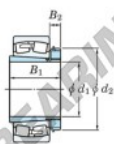

Spherical roller bearing 23060RK-H3060-JTEKT - 23060RK-H3060-JTEKT

<https://www.123bearing.eu/bearing-housing/roller-bearing/spherical/23060rk-h3060-jtekt>

Boundary dimensions

Bearing No.	Boundary dimensions (mm)				Basic load ratings (kN)		Limiting speeds (min ⁻¹)	
	d1	d2	B	r (mm)	Cr	C0r	Grease lub.	Oil lub.
23060RK-H3060	280	460	118	4	2190	3480	630	840

PRODUCT FEATURES

Brand	JTEKT
N° Ean13	3616060791924
Inside diameter	280 mm
Outside diameter	460 mm
Thickness	118 mm
Limiting speed	630 rpm
Dynamic load	2190 kN
Static load	3480 kN
Packaging	1

contact@123bearing.eu