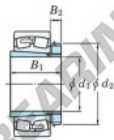

Spherical roller bearing 23160RKK-H3160-JTEKT - 23160RKK-H3160-JTEKT

<https://www.123bearing.eu/bearing-housing/roller-bearing/spherical/23160rkk-h3160-jtekt>

Boundary dimensions

Bearing No.	Boundary dimensions (mm)				Basic load ratings (kN)		Limiting speeds (min ⁻¹)	
	d1	d2	B	r (mm)	C _r	C _{0r}	Grease lub.	Oil lub.
23160RKK-H3160	280	500	160	5	3450	5030	590	790

PRODUCT FEATURES

Brand	JTEKT
N° Ean13	3616060791955
Inside diameter	280 mm
Outside diameter	500 mm
Thickness	160 mm
Limiting speed	590 rpm
Dynamic load	3450 kN
Static load	5030 kN
Packaging	1

contact@123bearing.eu