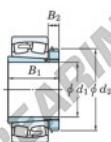

Spherical roller bearing 23260RK-H3260-JTEKT - 23260RK-H3260-JTEKT

<https://www.123bearing.eu/bearing-housing/roller-bearing/spherical/23260rk-h3260-jtekt>

Boundary dimensions

Bearing No.	Boundary dimensions (mm)				Basic load ratings (kN)		Limiting speeds (min ⁻¹)	
	d1	D	B	r (mm)	C _r	C _{0r}	Grease lub.	Oil lub.
23260RK-H3260	280	540	192	5	4300	5910	540	720

PRODUCT FEATURES

Brand	JTEKT
N° Ean13	3616060791986
Inside diameter	280 mm
Outside diameter	540 mm
Thickness	192 mm
Limiting speed	540 rpm
Dynamic load	4300 kN
Static load	5910 kN
Packaging	1

contact@123bearing.eu