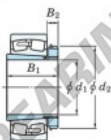

Spherical roller bearing 23164RK-H3164-JTEKT - 23164RK-H3164-JTEKT

<https://www.123bearing.eu/bearing-housing/roller-bearing/spherical/23164rk-h3164-jtekt>

Boundary dimensions

Bearing No.	Boundary dimensions (mm)				Basic load ratings (kN)		Limiting speeds (min ⁻¹)	
	d1	d2	B	rim	Cr	C0r	Grease lub.	Oil lub.
23164RK-H3164	300	540	176	5	3650	5700	530	700

PRODUCT FEATURES

Brand	JTEKT
N° Ean13	3616060792044
Inside diameter	300 mm
Outside diameter	540 mm
Thickness	176 mm
Limiting speed	530 rpm
Dynamic load	3650 kN
Static load	5700 kN
Packaging	1

contact@123bearing.eu