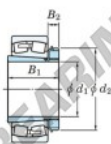

## Spherical roller bearing 22264RK-H3164-JTEKT - 22264RK-H3164-JTEKT

<https://www.123bearing.eu/bearing-housing/roller-bearing/spherical/22264rk-h3164-jtekt>

Boundary dimensions

Bearing No.	Boundary dimensions (mm)				Basic load ratings (kN)		Limiting speeds (min <sup>-1</sup> )	
	d1	D	B	r (mm)	C <sub>r</sub>	C <sub>0r</sub>	Grease lub.	Oil lub.
22264RK-H3164	300	580	150	5	3420	4540	490	660

## PRODUCT FEATURES

Brand	JTEKT
N° Ean13	3616060792075
Inside diameter	300 mm
Inside diameter	11.811" inch
Outside diameter	580 mm
Outside diameter	22.835" inch
Thickness	150 mm
Thickness	5.906" inch
Limiting speed	3420 rpm
Dynamic load	3420 kN
Static load	4540 kN
Packaging	1