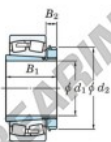

## Spherical roller bearing 23068RK-H3068-JTEKT - 23068RK-H3068-JTEKT

<https://www.123bearing.eu/bearing-housing/roller-bearing/spherical/23068rk-h3068-jtekt>

Boundary dimensions

Bearing No.	Boundary dimensions (mm)				Basic load ratings (kN)		Limiting speeds (min <sup>-1</sup> )	
	d1	d2	B	r (mm)	Cr	C0r	Grease lub.	Oil lub.
23068RK-H3068	320	520	133	5	2670	4330	530	710

## PRODUCT FEATURES

Brand	JTEKT
N° Ean13	3616060792129
Inside diameter	320 mm
Inside diameter	12.598" inch
Outside diameter	520 mm
Outside diameter	20.472" inch
Thickness	133 mm
Thickness	5.236" inch
Limiting speed	530 rpm
Dynamic load	2670 kN
Static load	4330 kN
Packaging	1