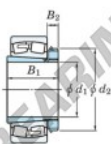

Spherical roller bearing 23268RK-H3268-JTEKT - 23268RK-H3268-JTEKT

<https://www.123bearing.eu/bearing-housing/roller-bearing/spherical/23268rk-h3268-jtekt>

Boundary dimensions

| Bearing No. | Boundary dimensions (mm) | | | | Basic load ratings (kN) | | Limiting speeds (min ⁻¹) | |
|---------------|--------------------------|-----|-----|------|-------------------------|-----------------|--------------------------------------|----------|
| | d1 | D | B | (mm) | C _r | C _{0r} | Grease lub. | Oil lub. |
| 23268RK-H3268 | 320 | 580 | 190 | 5 | 4620 | 6720 | 480 | 640 |

PRODUCT FEATURES

| | |
|------------------|---------------|
| Brand | JTEKT |
| N° Ean13 | 3616060792167 |
| Inside diameter | 320 mm |
| Outside diameter | 620 mm |
| Thickness | 224 mm |
| Limiting speed | 450 rpm |
| Dynamic load | 5130 kN |
| Static load | 7560 kN |
| Packaging | 1 |