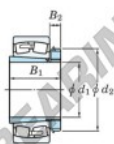

Spherical roller bearing 23072RK-H3072-JTEKT - 23072RK-H3072-JTEKT

<https://www.123bearing.eu/bearing-housing/roller-bearing/spherical/23072rk-h3072-jtekt>

Boundary dimensions

Bearing No.	Boundary dimensions (mm)				Bore load ratings (kN)		Limiting speeds (min ⁻¹)	
	d1	d2	B	r (mm)	Cr	Cr*	Grease lub.	Oil lub.
23072RK-H3072	340	540	134	5	2860	4800	500	660

PRODUCT FEATURES

Brand	JTEKT
N° Ean13	3616060792211
Inside diameter	340 mm
Outside diameter	540 mm
Thickness	134 mm
Limiting speed	500 rpm
Dynamic load	2860 kN
Static load	4800 kN
Packaging	1

contact@123bearing.eu