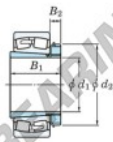

Spherical roller bearing 23172RK-H3172-JTEKT - 23172RK-H3172-JTEKT

<https://www.123bearing.eu/bearing-housing/roller-bearing/spherical/23172rk-h3172-jtekt>

Boundary dimensions

Bearing No.	Boundary dimensions (mm)				Basic load ratings (kN)		Limiting speeds (min ⁻¹)	
	d1	d2	B	r (mm)	C _r	C _{0r}	Grease lub.	Oil lub.
23072RHAK+H3072	340	600	134	5	3040	4770	500	660

PRODUCT FEATURES

Brand	JTEKT
N° Ean13	3616060792242
Inside diameter	340 mm
Outside diameter	600 mm
Thickness	192 mm
Limiting speed	440 rpm
Dynamic load	4740 kN
Static load	7040 kN
Packaging	1

contact@123bearing.eu