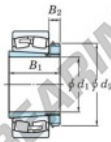

Spherical roller bearing 23176RK-H3176-JTEKT - 23176RK-H3176-JTEKT

<https://www.123bearing.eu/bearing-housing/roller-bearing/spherical/23176rk-h3176-jtekt>

Boundary dimensions

Bearing No.	Boundary dimensions (mm)				Basic load ratings (kN)		Limiting speeds (min ⁻¹)	
	d1	D	B	rim	Cr	Cor	Grease lub.	Oil lub.
23076RAK-H3076	360	580	195	5	3160	9080	460	620

PRODUCT FEATURES

Brand	JTEKT
N° Ean13	3616060792341
Inside diameter	360 mm
Outside diameter	620 mm
Thickness	194 mm
Limiting speed	420 rpm
Dynamic load	4520 kN
Static load	7320 kN
Packaging	1

contact@123bearing.eu