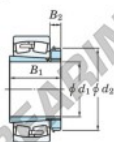

Spherical roller bearing 23176RHAK-H3176-JTEKT - 23176RHAK-H3176-JTEKT

<https://www.123bearing.eu/bearing-housing/roller-bearing/spherical/23176rhak-h3176-jtekt>

Boundary dimensions

Bearing No.	Boundary dimensions (mm)				Basic load ratings (kN)		Limiting speeds (min ⁻¹)	
	d1	d2	B	r (mm)	Cr	C0r	Grease lub.	Oil lub.
23176RHAK-H3176	360	620	194	5	5030	7700	420	560

PRODUCT FEATURES

Brand	JTEKT
N° Ean13	3616060792358
Inside diameter	360 mm
Outside diameter	620 mm
Thickness	194 mm
Limiting speed	420 rpm
Dynamic load	5030 kN
Static load	7700 kN
Packaging	1

contact@123bearing.eu