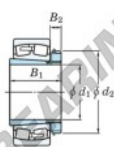

Spherical roller bearing 23284RK-H3284-JTEKT - 23284RK-H3284-JTEKT

<https://www.123bearing.eu/bearing-housing/roller-bearing/spherical/23284rk-h3284-jtekt>

Boundary dimensions

Bearing No.	Boundary dimensions (mm)				Basic load ratings (kN)		Limiting speeds (min ⁻¹)	
	d1	D	B	r (mm)	Cr	C0r	Grease lub.	Oil lub.
23284RK-H3284	400	760	272	7.5	8130	11500	320	430

PRODUCT FEATURES

Brand	JTEKT
N° Ean13	3616060792518
Inside diameter	400 mm
Outside diameter	760 mm
Thickness	272 mm
Limiting speed	320 rpm
Dynamic load	8130 kN
Static load	11500 kN
Packaging	1

contact@123bearing.eu