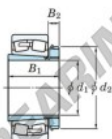

Spherical roller bearing 23088RHAK-H3088-JTEKT - 23088RHAK-H3088-JTEKT

<https://www.123bearing.eu/bearing-housing/roller-bearing/spherical/23088rhak-h3088-jtekt>

Boundary dimensions

Bearing No.	Boundary dimensions (mm)				Basic load ratings (kN)		Limiting speeds (min ⁻¹)	
	d1	d2	B	r/min	Cr	Cor	Grease lub.	Oil lub.
23088RHAK-H3088	410	650	157	6	4230	6910	370	490

PRODUCT FEATURES

Brand	JTEKT
N° Ean13	3616060792556
Inside diameter	410 mm
Outside diameter	650 mm
Thickness	157 mm
Limiting speed	370 rpm
Dynamic load	230 kN
Static load	6910 kN
Packaging	1

contact@123bearing.eu