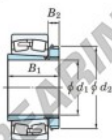

Spherical roller bearing 23188RK-H3188-JTEKT - 23188RK-H3188-JTEKT

<https://www.123bearing.eu/bearing-housing/roller-bearing/spherical/23188rk-h3188-jtekt>

Boundary dimensions

Bearing No.	d1	Boundary dimensions (mm)			Basic load ratings (kN)		Limiting speeds (min ⁻¹)	
		d	B	r/min	Cr	C0r	Grease lub.	Oil lub.
23188RK-H3188	410	720	226	6	5800	9600	330	440

PRODUCT FEATURES

Brand	JTEKT
N° Ean13	3616060792563
Inside diameter	410 mm
Outside diameter	720 mm
Thickness	226 mm
Limiting speed	330 rpm
Dynamic load	5800 kN
Static load	9600 kN
Packaging	1

contact@123bearing.eu