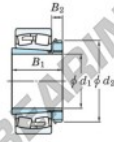

Spherical roller bearing 23996RK-H3996-JTEKT - 23996RK-H3996-JTEKT

<https://www.123bearing.eu/bearing-housing/roller-bearing/spherical/23996rk-h3996-jtekt>

Boundary dimensions

Bearing No.	Boundary dimensions (mm)				Basic load ratings (kN)		Limiting speeds (min ⁻¹)	
	d1	D	B	rim	C _r	C _{0r}	Grease lub.	Oil lub.
23996RK-H3996	450	650	128	5	3290	6130	350	460

PRODUCT FEATURES

Brand	JTEKT
N° Ean13	3616060792709
Inside diameter	450 mm
Outside diameter	650 mm
Thickness	128 mm
Limiting speed	350 rpm
Dynamic load	3290 kN
Static load	6130 kN
Packaging	1

contact@123bearing.eu