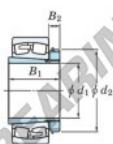

Spherical roller bearing 23096RK-H3096-JTEKT - 23096RK-H3096-JTEKT

<https://www.123bearing.eu/bearing-housing/roller-bearing/spherical/23096rk-h3096-jtekt>

Boundary dimensions

Bearing No.	Boundary dimensions (mm)				Basic load ratings (kN)		Limiting speeds (min ⁻¹)	
	d1	B	B2	z	C _r	C _{0r}	Crate Lub.	Oil Lub.
23096RK-H3096	450	700	165	6	4190	7540	320	430

PRODUCT FEATURES

Brand	JTEKT
N° Ean13	3616060792716
Inside diameter	450 mm
Outside diameter	700 mm
Thickness	165 mm
Limiting speed	320 rpm
Dynamic load	4190 kN
Static load	7540 kN
Packaging	1

contact@123bearing.eu