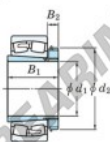

Spherical roller bearing 23296RK-H3296-JTEKT - 23296RK-H3296-JTEKT

<https://www.123bearing.eu/bearing-housing/roller-bearing/spherical/23296rk-h3296-jtekt>

Boundary dimensions

PRODUCT FEATURES

Brand	JTEKT
N° Ean13	3616060792754
Inside diameter	450 mm
Outside diameter	870 mm
Thickness	310 mm
Limiting speed	250 rpm
Dynamic load	10500 kN
Static load	15100 kN
Packaging	1

contact@123bearing.eu

+33 359 36 04 90

CRT4 de Lesquin 60 Rue Du Haut De Sainghin 59273 Fretin FRANCE