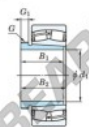

Spherical roller bearing

22209RZK-AH309-JTEKT - 22209RZK-AH309-JTEKT

https://www.123bearing.eu/bearing-housing/roller-bearing/spherical/22209rzk-ah309-jtekt

Boundary dimensions

Bearing No.	Boundary dimensions(mm)				Basic load ratings(kN)		Limiting speeds(rpm)	
	d	D	B	T	C ₁₀	C ₀	n ₁	n _{0.1}
22209RZK-AH309	40	85	23	1.1	119	110	5800	7700

PRODUCT FEATURES

Brand	JTEKT
N° Ean13	3616060792884
Inside diameter	40 mm
Outside diameter	85 mm
Thickness	23 mm
Limiting speed	5800 rpm
Dynamic load	119 kN
Static load	110 kN
Packaging	1

contact@123bearing.eu