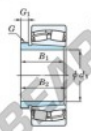

Spherical roller bearing

22309RZK-AH2309-JTEKT - 22309RZK-AH2309-JTEKT

<https://www.123bearing.eu/bearing-housing/roller-bearing/spherical/22309rzk-ah2309-jtekt>

Boundary dimensions

PRODUCT FEATURES

Brand	JTEKT
N° Ean13	3616060792907
Inside diameter	40 mm
Outside diameter	100 mm
Thickness	36 mm
Limiting speed	5100 rpm
Dynamic load	208 kN
Static load	183 kN
Packaging	1

contact@123bearing.eu

+33 359 36 04 90

CRT4 de Lesquin 60 Rue Du Haut De Sainghin 59273 Fretin FRANCE