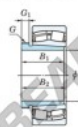

Spherical roller bearing 22312RZK-AHX2312-JTEKT - 22312RZK-AHX2312-JTEKT

<https://www.123bearing.eu/bearing-housing/roller-bearing/spherical/22312rzk-ahx2312-jtekt>

Boundary dimensions

PRODUCT FEATURES

Brand	JTEKT
N° Ean13	3616060792983
Inside diameter	55 mm
Outside diameter	130 mm
Thickness	46 mm
Limiting speed	3900 rpm
Dynamic load	354 kN
Static load	334 kN
Packaging	1

contact@123bearing.eu

+33 359 36 04 90

CRT4 de Lesquin 60 Rue Du Haut De Sainghin 59273 Fretin FRANCE