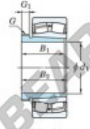

Spherical roller bearing
22216RZK-AH316-JTEKT - 22216RZK-AH316-JTEKT
<https://www.123bearing.eu/bearing-housing/roller-bearing/spherical/22216rzk-ah316-jtekt>

Boundary dimensions

PRODUCT FEATURES

Brand	JTEKT
N° Ean13	3616060793089
Inside diameter	75 mm
Outside diameter	140 mm
Thickness	33 mm
Limiting speed	3300 rpm
Dynamic load	271 kN
Static load	271 kN
Packaging	-

contact@123bearing.eu

+33 359 36 04 90

CRT4 de Lesquin 60 Rue Du Haut De Sainghin 59273 Fretin FRANCE