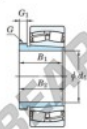

Spherical roller bearing 22217RZK-AHX317-JTEKT - 22217RZK-AHX317-JTEKT

<https://www.123bearing.eu/bearing-housing/roller-bearing/spherical/22217rzk-ahx317-jtekt>

Boundary dimensions

PRODUCT FEATURES

Brand	JTEKT
N° Ean13	3616060793119
Inside diameter	80 mm
Inside diameter	3.15" inch
Outside diameter	150 mm
Outside diameter	5.906" inch
Thickness	36 mm
Thickness	1.417" inch
Limiting speed	3000 rpm
Dynamic load	322 kN
Static load	324 kN
Packaging	1

contact@123bearing.eu

+33 359 36 04 90

CRT4 de Lesquin 60 Rue Du Haut De Sainghin 59273 Fretin FRANCE