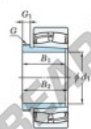

Spherical roller bearing 23220RZK-AHX3220-JTEKT - 23220RZK-AHX3220-JTEKT

<https://www.123bearing.eu/bearing-housing/roller-bearing/spherical/23220rzk-ahx3220-jtekt>

Boundary dimensions

PRODUCT FEATURES

Brand	JTEKT
N° Ean13	3616060793225
Inside diameter	95 mm
Outside diameter	180 mm
Thickness	60.3 mm
Limiting speed	2600 rpm
Dynamic load	533 kN
Static load	629 kN
Packaging	1

contact@123bearing.eu

+33 359 36 04 90

CRT4 de Lesquin 60 Rue Du Haut De Sainghin 59273 Fretin FRANCE