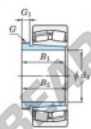

Spherical roller bearing 22322RZK-AHX2322-JTEKT - 22322RZK-AHX2322-JTEKT

<https://www.123bearing.eu/bearing-housing/roller-bearing/spherical/22322rzk-ahx2322-jtekt>

Boundary dimensions

PRODUCT FEATURES

Brand	JTEKT
N° Ean13	3616060793300
Inside diameter	105 mm
Outside diameter	240 mm
Thickness	80 mm
Limiting speed	1900 rpm
Dynamic load	1040 kN
Static load	1040 kN
Packaging	1

contact@123bearing.eu

+33 359 36 04 90

CRT4 de Lesquin 60 Rue Du Haut De Sainghin 59273 Fretin FRANCE