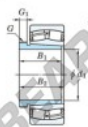

Spherical roller bearing

24026RZK30-AH24026-JTEKT - 24026RZK30-AH24026-JTEKT

<https://www.123bearing.eu/bearing-housing/roller-bearing/spherical/24026rzk30-ah24026-jtekt>

Boundary dimensions

PRODUCT FEATURES

Brand	JTEKT
N° Ean13	3616060793393
Inside diameter	125 mm
Outside diameter	200 mm
Thickness	69 mm
Limiting speed	2200 rpm
Dynamic load	625 kN
Static load	914 kN
Packaging	1

contact@123bearing.eu

+33 359 36 04 90

CRT4 de Lesquin 60 Rue Du Haut De Sainghin 59273 Fretin FRANCE