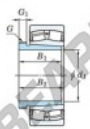

Spherical roller bearing 24138RRK30-AH24138-JTEKT - 24138RRK30-AH24138-JTEKT

<https://www.123bearing.eu/bearing-housing/roller-bearing/spherical/24138rrk30-ah24138-jtekt>

Boundary dimensions

PRODUCT FEATURES

Brand	JTEKT
N° Ean13	3616060793799
Inside diameter	180 mm
Outside diameter	320 mm
Thickness	128 mm
Limiting speed	1000 rpm
Dynamic load	1750 kN
Static load	2470 kN
Packaging	1

contact@123bearing.eu

+33 359 36 04 90

CRT4 de Lesquin 60 Rue Du Haut De Sainghin 59273 Fretin FRANCE