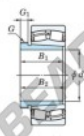

Spherical roller bearing 22238RHAK-AH2238-JTEKT - 22238RHAK-AH2238-JTEKT

<https://www.123bearing.eu/bearing-housing/roller-bearing/spherical/22238rhak-ah2238-jtekt>

Boundary dimensions

PRODUCT FEATURES

Brand	JTEKT
N° Ean13	3616060793829
Inside diameter	180 mm
Outside diameter	340 mm
Thickness	92 mm
Limiting speed	1000 rpm
Dynamic load	1420 kN
Static load	1770 kN
Packaging	1

contact@123bearing.eu

+33 359 36 04 90

CRT4 de Lesquin 60 Rue Du Haut De Sainghin 59273 Fretin FRANCE