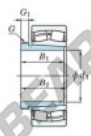

Spherical roller bearing 23244RK-AH2344-JTEKT - 23244RK-AH2344-JTEKT

<https://www.123bearing.eu/bearing-housing/roller-bearing/spherical/23244rk-ah2344-jtekt>

Boundary dimensions

Bearing No.	Boundary dimensions(mm)				Basic load ratings(kN)		Limiting speeds(rpm)	
	d	D	B	r	C	C0	n	n0
23244RK-AH2344	200	400	144	4	2350	3200	830	1100

PRODUCT FEATURES

Brand	JTEKT
N° Ean13	3616060794130
Inside diameter	200 mm
Outside diameter	400 mm
Thickness	144 mm
Limiting speed	830 rpm
Dynamic load	2350 kN
Static load	3200 kN
Packaging	1

contact@123bearing.eu