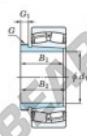

Spherical roller bearing 23148RHAK-AH3148-JTEKT - 23148RHAK-AH3148-JTEKT

<https://www.123bearing.eu/bearing-housing/roller-bearing/spherical/23148rhak-ah3148-jtekt>

Boundary dimensions

PRODUCT FEATURES

Brand	JTEKT
N° Ean13	3616060794239
Inside diameter	220 mm
Outside diameter	400 mm
Thickness	128 mm
Limiting speed	790 rpm
Dynamic load	2270 kN
Static load	3200 kN
Packaging	1

contact@123bearing.eu

+33 359 36 04 90

CRT4 de Lesquin 60 Rue Du Haut De Sainghin 59273 Fretin FRANCE