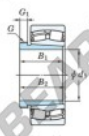

Spherical roller bearing 23248RRK-AH2348-JTEKT - 23248RRK-AH2348-JTEKT

<https://www.123bearing.eu/bearing-housing/roller-bearing/spherical/23248rrk-ah2348-jtekt>

Boundary dimensions

PRODUCT FEATURES

Brand	JTEKT
N° Ean13	3616060794291
Inside diameter	220 mm
Outside diameter	440 mm
Thickness	160 mm
Limiting speed	730 rpm
Dynamic load	3050 kN
Static load	3970 kN
Packaging	1

contact@123bearing.eu

+33 359 36 04 90

CRT4 de Lesquin 60 Rue Du Haut De Sainghin 59273 Fretin FRANCE