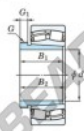

Spherical roller bearing 24056RRK-AH24056-JTEKT - 24056RRK-AH24056-JTEKT

<https://www.123bearing.eu/bearing-housing/roller-bearing/spherical/24056rrk-ah24056-jtekt>

Boundary dimensions

PRODUCT FEATURES

Brand	JTEKT
N° Ean13	3616060794512
Inside diameter	260 mm
Outside diameter	420 mm
Thickness	140 mm
Limiting speed	710 rpm
Dynamic load	2370 kN
Static load	3780 kN
Packaging	1

contact@123bearing.eu

+33 359 36 04 90

CRT4 de Lesquin 60 Rue Du Haut De Sainghin 59273 Fretin FRANCE