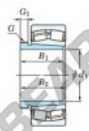

Spherical roller bearing 22356RHAK-AH2356-JTEKT - 22356RHAK-AH2356-JTEKT

<https://www.123bearing.eu/bearing-housing/roller-bearing/spherical/22356rhak-ah2356-jtekt>

Boundary dimensions

PRODUCT FEATURES

Brand	JTEKT
N° Ean13	3616060794628
Inside diameter	260 mm
Outside diameter	580 mm
Thickness	175 mm
Limiting speed	530 rpm
Dynamic load	4390 kN
Static load	5260 kN
Packaging	1

contact@123bearing.eu

+33 359 36 04 90

CRT4 de Lesquin 60 Rue Du Haut De Sainghin 59273 Fretin FRANCE