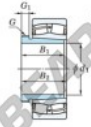

Spherical roller bearing 23060RHAK-AH3060-JTEKT - 23060RHAK-AH3060-JTEKT

<https://www.123bearing.eu/bearing-housing/roller-bearing/spherical/23060rhak-ah3060-jtekt>

Boundary dimensions

PRODUCT FEATURES

Brand	JTEKT
N° Ean13	3616060794659
Inside diameter	280 mm
Outside diameter	460 mm
Thickness	118 mm
Limiting speed	630 rpm
Dynamic load	2370 kN
Static load	3700 kN
Packaging	1

contact@123bearing.eu

+33 359 36 04 90

CRT4 de Lesquin 60 Rue Du Haut De Sainghin 59273 Fretin FRANCE