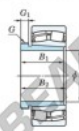

Spherical roller bearing 22260RHAK-AH2260-JTEKT - 22260RHAK-AH2260-JTEKT

<https://www.123bearing.eu/bearing-housing/roller-bearing/spherical/22260rhak-ah2260-jtekt>

Boundary dimensions

PRODUCT FEATURES

Brand	JTEKT
N° Ean13	3616060794727
Inside diameter	280 mm
Outside diameter	540 mm
Thickness	140 mm
Limiting speed	550 rpm
Dynamic load	3320 kN
Static load	4360 kN
Packaging	1

contact@123bearing.eu

+33 359 36 04 90

CRT4 de Lesquin 60 Rue Du Haut De Sainghin 59273 Fretin FRANCE