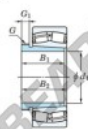

Spherical roller bearing

23968RK-AH3968-JTEKT - 23968RK-AH3968-JTEKT

https://www.123bearing.eu/bearing-housing/roller-bearing/spherical/23968rk-ah3968-jtekt

Boundary dimensions

PRODUCT FEATURES

Brand	JTEKT
N° Ean13	3616060796103
Inside diameter	320 mm
Outside diameter	460 mm
Thickness	90 mm
Limiting speed	590 rpm
Dynamic load	1680 kN
Static load	2980 kN
Packaging	1

contact@123bearing.eu

+33 359 36 04 90

CRT4 de Lesquin 60 Rue Du Haut De Sainghin 59273 Fretin FRANCE