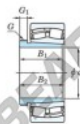

Spherical roller bearing 24172RHAK30-AH24172-JTEKT - 24172RHAK30-AH24172-JTEKT

<https://www.123bearing.eu/bearing-housing/roller-bearing/spherical/24172rhak30-ah24172-jtekt>

Boundary dimensions

Bearing No.	Boundary dimensions (mm)				Basic load ratings (kN)		Limiting speeds (rpm)	
	d1	d2	d	B	Cr	C0r	Grease Lub.	Oil Lub.
24172RHAK30+AH24172	340	600	243	5	5580	9180	460	610

PRODUCT FEATURES

Brand	JTEKT
N° Ean13	3616060796264
Inside diameter	340 mm
Outside diameter	600 mm
Thickness	243 mm
Limiting speed	460 rpm
Dynamic load	5580 kN
Static load	9180 kN
Packaging	1

contact@123bearing.eu