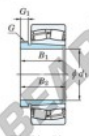

Spherical roller bearing 23192RK-AHX3192-JTEKT - 23192RK-AHX3192-JTEKT

<https://www.123bearing.eu/bearing-housing/roller-bearing/spherical/23192rk-ahx3192-jtekt>

Boundary dimensions

PRODUCT FEATURES

Brand	JTEKT
N° Ean13	3616060796431
Inside diameter	440 mm
Outside diameter	760 mm
Thickness	240 mm
Limiting speed	310 rpm
Dynamic load	6510 kN
Static load	10800 kN
Packaging	1

contact@123bearing.eu

+33 359 36 04 90

CRT4 de Lesquin 60 Rue Du Haut De Sainghin 59273 Fretin FRANCE