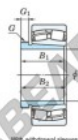

Spherical roller bearing 23296RK-AHX3296-JTEKT - 23296RK-AHX3296-JTEKT

<https://www.123bearing.eu/bearing-housing/roller-bearing/spherical/23296rk-ahx3296-jtekt>

Boundary dimensions

PRODUCT FEATURES

Brand	JTEKT
N° Ean13	3616060796523
Inside diameter	460 mm
Outside diameter	870 mm
Thickness	310 mm
Limiting speed	250 rpm
Dynamic load	10500 kN
Static load	15100 kN
Packaging	1

contact@123bearing.eu

+33 359 36 04 90

CRT4 de Lesquin 60 Rue Du Haut De Sainghin 59273 Fretin FRANCE