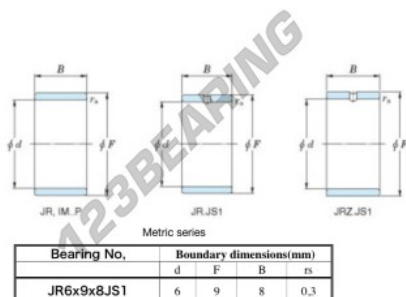

Inner ring JR6X9X8JS1-JTEKT - JR6X9X8JS1-JTEKT

<https://www.123bearing.eu/bearing-housing/needle-roller-bearing/inner-ring/jr6x9x8js1-jtekt>

Boundary dimensions

PRODUCT FEATURES

Brand	JTEKT
N° Ean13	3616060796622
Inside diameter	6 mm
Outside diameter	9 mm
Thickness	8 mm
Type	JR...JS1
Packaging	1