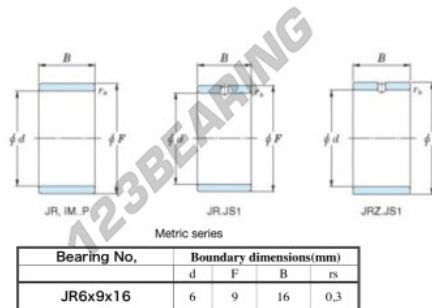

Inner ring JR6X9X16-JTEKT - JR6X9X16-JTEKT

<https://www.123bearing.eu/bearing-housing/needle-roller-bearing/inner-ring/jr6x9x16-jtekt>

Boundary dimensions

PRODUCT FEATURES

Brand	JTEKT
N° Ean13	3616060796646
Inside diameter	6 mm
Outside diameter	9 mm
Thickness	16 mm
Type	JR
Packaging	1