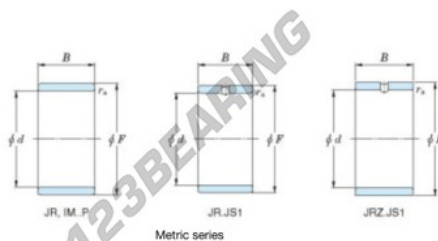

Inner ring JR6X10X10-JTEKT - JR6X10X10-JTEKT

<https://www.123bearing.eu/bearing-housing/needle-roller-bearing/inner-ring/jr6x10x10-jtekt>

Boundary dimensions

Metric series

Bearing No.	Boundary dimensions(mm)			
	d	F	B	rs
JR6x10x10	6	10	10	0,3

PRODUCT FEATURES

Brand	JTEKT
N° Ean13	3616060796653
Inside diameter	6 mm
Outside diameter	10 mm
Thickness	10 mm
Type	JR
Packaging	1

contact@123bearing.eu

+33 359 36 04 90

CRT4 de Lesquin 60 Rue Du Haut De Sainghin 59273 Fretin FRANCE