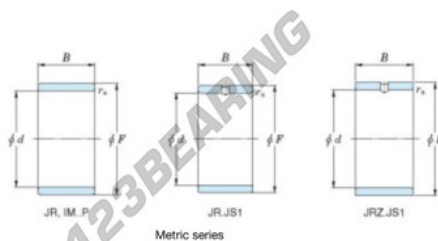

Inner ring JR6X10X10JS1-JTEKT - JR6X10X10JS1-JTEKT

<https://www.123bearing.eu/bearing-housing/needle-roller-bearing/inner-ring/jr6x10x10js1-jtekt>

Boundary dimensions

Metric series

Bearing No.	Boundary dimensions(mm)			
	d	F	B	rs
JR6x10x10	6	10	10	0,3

PRODUCT FEATURES

Brand	JTEKT
N° Ean13	3616060796660
Inside diameter	6 mm
Outside diameter	10 mm
Thickness	10 mm
Type	JR
Packaging	1

contact@123bearing.eu

+33 359 36 04 90

CRT4 de Lesquin 60 Rue Du Haut De Sainghin 59273 Fretin FRANCE