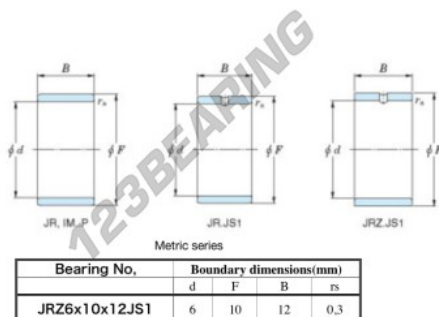

Inner ring JRZ6X10X12JS1-JTEKT - JRZ6X10X12JS1-JTEKT

<https://www.123bearing.eu/bearing-housing/needle-roller-bearing/inner-ring/jrz6x10x12js1-jtekt>

Boundary dimensions

PRODUCT FEATURES

Brand	JTEKT
N° Ean13	3616060796684
Inside diameter	6 mm
Outside diameter	10 mm
Thickness	12 mm
Type	JR...JS1
Packaging	1