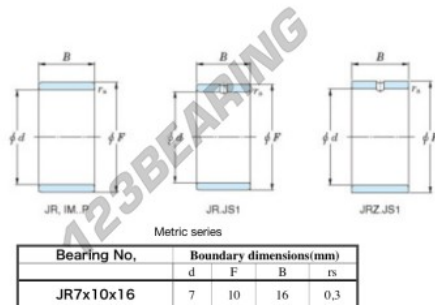

## Inner ring JR7X10X16-JTEKT - JR7X10X16-JTEKT

<https://www.123bearing.eu/bearing-housing/needle-roller-bearing/inner-ring/jr7x10x16-jtekt>

Boundary dimensions

## PRODUCT FEATURES

Brand	JTEKT
N° Ean13	3616060796714
Inside diameter	7 mm
Outside diameter	10 mm
Thickness	16 mm
Type	JR
Packaging	1

[contact@123bearing.eu](mailto:contact@123bearing.eu)

+33 359 36 04 90