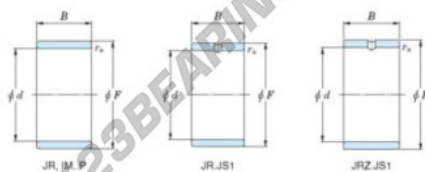

## Inner ring JR8X12X10-JTEKT - JR8X12X10-JTEKT

<https://www.123bearing.eu/bearing-housing/needle-roller-bearing/inner-ring/jr8x12x10-jtekt>

Boundary dimensions

Metric series

Bearing No.	Boundary dimensions(mm)			
	d	F	B	rs
JR8x12x10	8	12	10	0,3

## PRODUCT FEATURES

Brand	JTEKT
N° Ean13	3616060796721
Inside diameter	8 mm
Outside diameter	12 mm
Thickness	10 mm
Type	JR
Packaging	1

[contact@123bearing.eu](mailto:contact@123bearing.eu)

+33 359 36 04 90